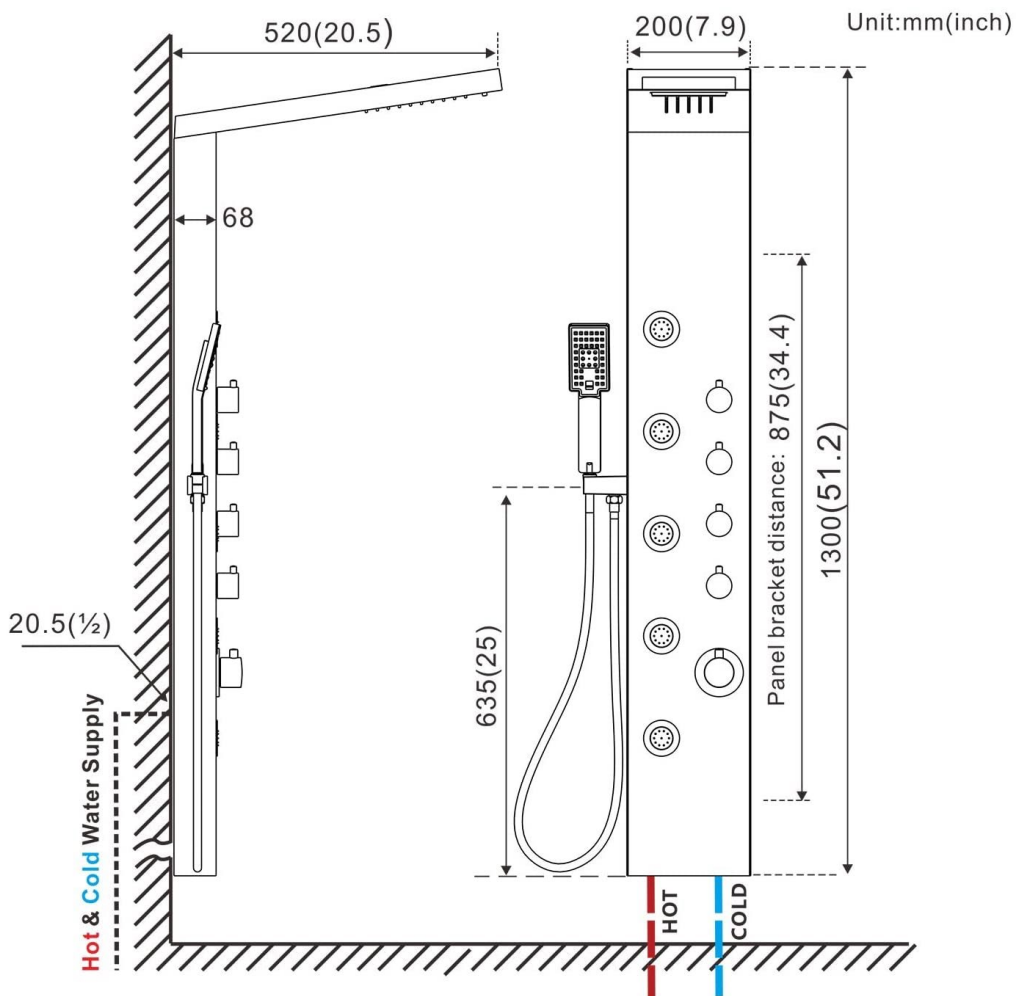

SHOWER PANEL TOWER, RAINFALL WATERFALL SHOWER HEAD, 5 BODY JETS AND 3-FUNCTION HANDHELD SHOWER SPECIFICATIONS

Specs

Size

All dimensions and specifications are nominal and may vary. Use actual products for accuracy in critical situations.